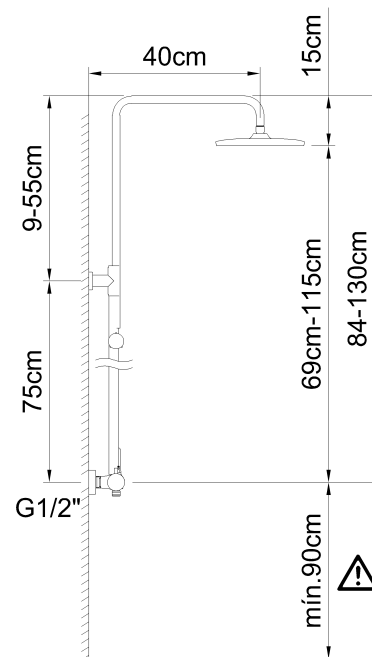

PRODUCT IMAGE:

Included:

61969

61973

61998

TECHNICAL DRAWING:

FINISH:

Brushed Gold PVD

NUMBER OF FUNCTIONS:

WARRANTY:

SPARE PARTS:

62000
Shower bar

62002
Handle pack

62004
Flange

62017
Body for shower set

98027
Thermostatic cartridge

98776
Diverter cartridge

TECHNOLOGIES:

Headwork/Diverter cartridge with ceramic disc

Security system for thermostatic